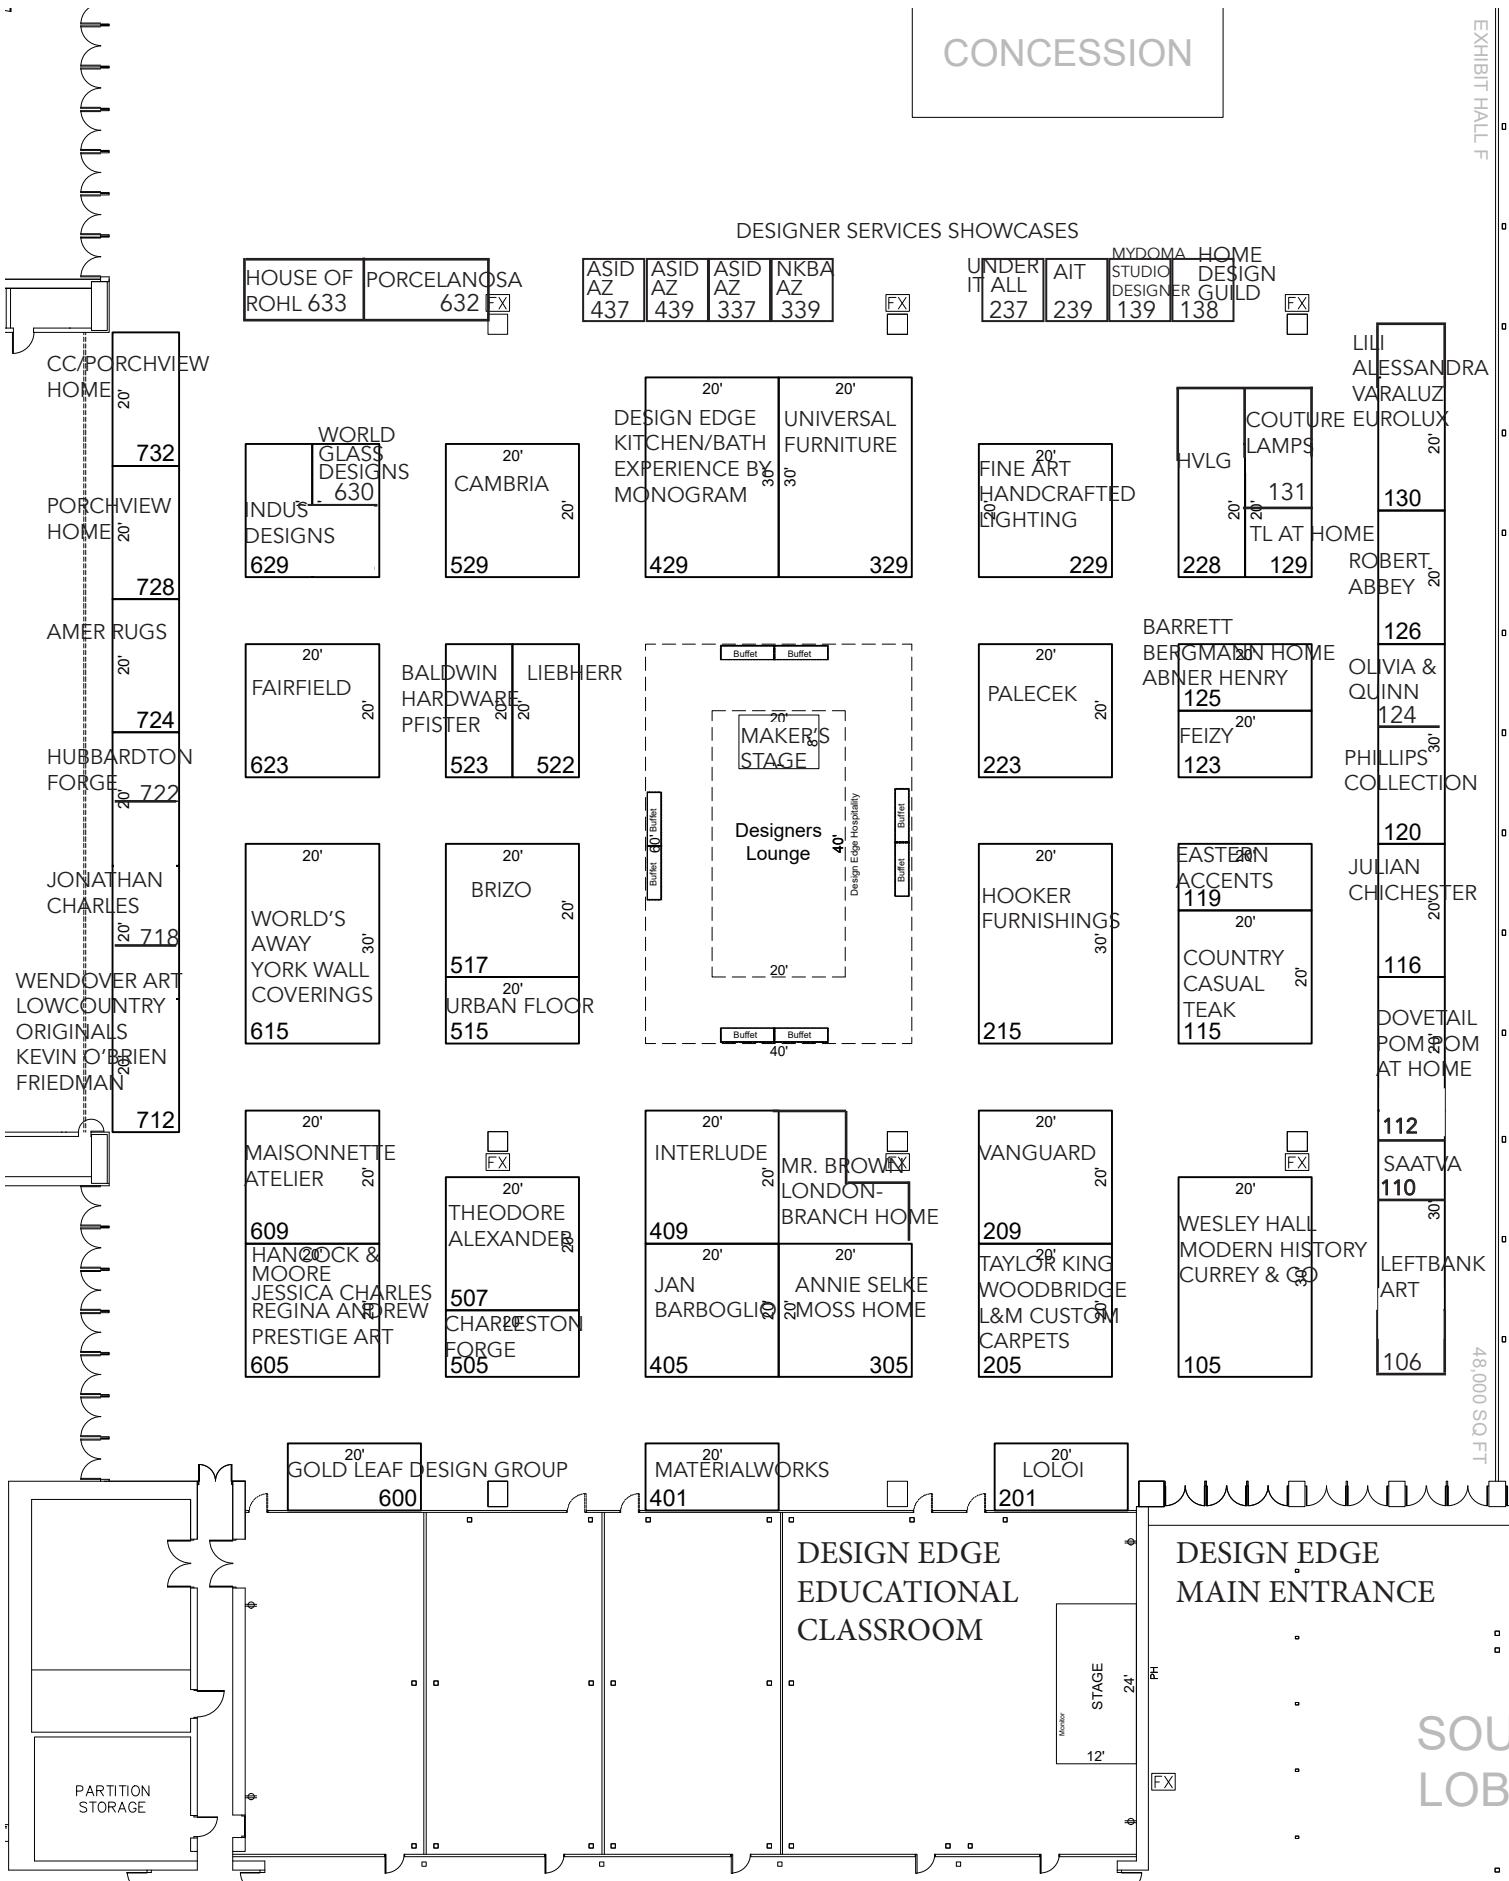

CONCESSION

DESIGNER SERVICES SHOWCASES

HOUSE OF ROHL 633

PORCELANOSA 632

ASID AZ 437

ASID AZ 439

ASID AZ 337

NKBA AZ 339

UNDER ALL 237

AIT 239

MYDOMA STUDIO DESIGNER GUILD 139

HOME DESIGN 138

CC PORCHVIEW HOME 732

PORCHVIEW HOME 728

AMER RUGS 724

HUBBARDTON FORGE 722

JONATHAN CHARLES 718

WENDOVER ART LOW COUNTRY ORIGINALS KEVIN O'BRIEN FRIEDMAN 712

WORLD GLASS DESIGNS 630

FAIRFIELD 623

WORLD'S AWAY YORK WALL COVERINGS 615

MAISONNETTE ATELIER 609

HANCOCK & MOORE JESSICA CHARLES REGINA ANDREW PRESTIGE ART 605

GOLD LEAF DESIGN GROUP 600

CAMBRIA 529

BALDWIN HARDWARE PFISTER 523

BRIZO 517

THEODORE ALEXANDER 507

DESIGN EDGE KITCHEN/BATH EXPERIENCE BY MONOGRAM 429

Designers Lounge

INTERLUDE 409

MATERIALWORKS 401

UNIVERSAL FURNITURE 329

LIEBHERR 522

URBAN FLOOR 515

MR. BROWN LONDON-BRANCH HOME 405

LOLOI 201

FINE ART HANDCRAFTED LIGHTING 229

PALECEK 223

HOOKER FURNISHINGS 215

VANGUARD 209

LOLOI 201

HVLG COUTURE EURO LUX LAMPS 131

BARRETT BERGMAN HOME ABNER HENRY 125

EASTON ACCENTS 119

WESLEY HALL MODERN HISTORY CURREY & CO 105

LILLI ALESSANDRA VARALUZ 130

ROBERT ABBEY 126

OLIVIA & QUINN 124

PHILLIPS COLLECTION 120

JULIAN CHICHESTER 116

DOVETAIL POM AT HOME 112

SAATVA 110

LEFTBANK ART 106

DESIGN EDGE EDUCATIONAL CLASSROOM

DESIGN EDGE MAIN ENTRANCE

STAGE 24'

SOU LOB

EXHIBIT HALL F

48,000 SQ. FT.